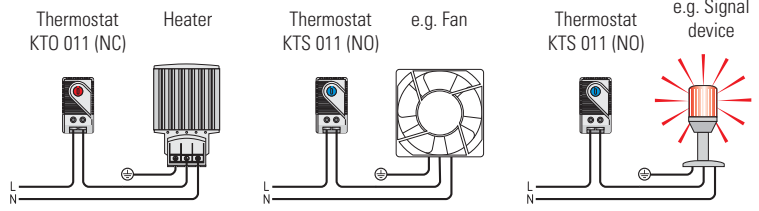

Examples of connection

Setting range	Art. No. Contact Breaker (NC)	Art. No. Contact Maker (NO)	Approvals
0 to +60°C	01140.0-00	01141.0-00	VDE
-10 to +50°C	01142.0-00	01143.0-00	VDE + UL File No. E164102
+20 to +80°C	01159.0-00	01158.0-00	VDE + UL File No. E164102
+32 to +140°F	01140.9-00	01141.9-00	VDE + UL File No. E164102
+14 to +122°F	01142.9-00	01143.9-00	VDE + UL File No. E164102
0 to +60°C	01146.9-00	01147.9-00	VDE + UL File No. E164102

Stego_Regulating_KTO-011_KTS-011_en_0911.pdf

www.klinkmann.com

Helsinki
tel. +358 9 540 4940
automation@klinkmann.fi

Yekaterinburg
tel. +7 343 376 5393
yekaterinburg@klinkmann.spb.ru

Vilnius
tel. +370 5 215 1646
post@klinkmann.lt

St. Petersburg
tel. +7 812 327 3752
klinkmann@klinkmann.spb.ru

Samara
tel. +7 846 273 95 85
samara@klinkmann.spb.ru

Tallinn
tel. +372 668 4500
klinkmann.est@klinkmann.ee

Moscow
tel. +7 495 641 1616
moscow@klinkmann.spb.ru

Kiev
tel. +38 044 495 33 40
klinkmann@klinkmann.kiev.ua

Riga
tel. +371 6738 1617
klinkmann@klinkmann.lv

Minsk
tel. +375 17 200 0876
minsk@klinkmann.com