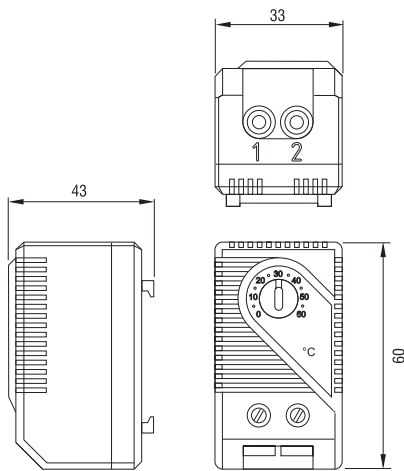

Small compact Thermostat KTO 011 / KTS 011 Series

Regulating

- Large setting range
- Small size
- Simple to mount
- High switching performance

KTO 011: Thermostat (normally closed); contact breaker for regulating heaters.

KTS 011: Thermostat (normally open); contact maker for regulating of filter fans and heat exchangers or for switching signal devised when temperature limit has been exceeded.

Technical Data

Switch temperature difference	7K (± 4K tolerance)
Sensor element	thermostatic bimetal
Contact type	snap-action contact
Service life	> 100,000 cycles
Max. switching capacity	250VAC, 10 (2) A 120VAC, 15 (2) A 30WDC at 24VDC to 72VDC
Max. inrush current	16AAC for 10 sec.
Connection	2-pole terminal, clamping torque 0.5Nm max.: rigid wire 2.5mm ² stranded wire (with wire end ferrule) 1.5mm ²
Mounting	clip for 35mm DIN rail, EN 60715 (or for exit filter EF 118 Series)
Casing	plastic according to UL94 V-0, light grey
Dimensions	60 x 33 x 43mm
Weight	approx. 40g
Fitting position	variable
Operating / Storage temperature	-45 to +80°C (-49 to +176°F)
Operating / Storage humidity	max. 90% RH (non-condensing)
Protection type	IP20

Thermostat KTO 011 (NC)

Thermostat KTS 011 (NO)

Connection diagrams

Examples of connection

Setting range	Art. No. Contact Breaker (NC)	Art. No. Contact Maker (NO)	Approvals
0 to +60°C	01140.0-00	01141.0-00	VDE
-10 to +50°C	01142.0-00	01143.0-00	VDE + UL File No. E164102
+20 to +80°C	01159.0-00	01158.0-00	VDE + UL File No. E164102
+32 to +140°F	01140.9-00	01141.9-00	VDE + UL File No. E164102
+14 to +122°F	01142.9-00	01143.9-00	VDE + UL File No. E164102
0 to +60°C	01146.9-00	01147.9-00	VDE + UL File No. E164102