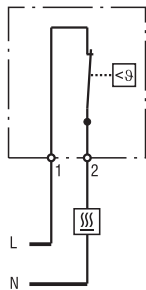

Small compact Thermostat KTO 011 / KTS 011 Series

Regulating

- Large setting range
- Small size
- Simple to mount
- High switching performance

KTO 011: Thermostat (normally closed); contact breaker for regulating heaters.

KTS 011: Thermostat (normally open); contact maker for regulating of filter fans and heat exchangers or for switching signal devised when temperature limit has been exceeded.

Technical Data

Switch temperature difference	7K (± 4K tolerance)
Sensor element	thermostatic bimetal
Contact type	snap-action contact
Service life	> 100,000 cycles
Max. switching capacity	250VAC, 10 (2) A 120VAC, 15 (2) A 30WDC at 24VDC to 72VDC
Max. inrush current	16AAC for 10 sec.
Connection	2-pole terminal, clamping torque 0.5Nm max.: rigid wire 2.5mm ² stranded wire (with wire end ferrule) 1.5mm ²
Mounting	clip for 35mm DIN rail, EN 60715 (or for exit filter EF 118 Series)
Casing	plastic according to UL94 V-0, light grey
Dimensions	60 x 33 x 43mm
Weight	approx. 40g
Fitting position	variable
Operating / Storage temperature	-45 to +80°C (-49 to +176°F)
Operating / Storage humidity	max. 90% RH (non-condensing)
Protection type	IP20

Thermostat KTO 011 (NC)

Thermostat KTS 011 (NO)

Connection diagrams

Examples of connection

Setting range	Art. No. Contact Breaker (NC)	Art. No. Contact Maker (NO)	Approvals
0 to +60°C	01140.0-00	01141.0-00	VDE
-10 to +50°C	01142.0-00	01143.0-00	VDE + UL File No. E164102
+20 to +80°C	01159.0-00	01158.0-00	VDE + UL File No. E164102
+32 to +140°F	01140.9-00	01141.9-00	VDE + UL File No. E164102
+14 to +122°F	01142.9-00	01143.9-00	VDE + UL File No. E164102
0 to +60°C	01146.9-00	01147.9-00	VDE + UL File No. E164102