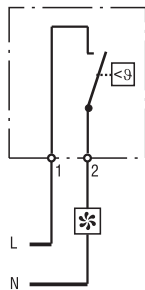

Small compact Thermostat KTO 011 / KTS 011 Series

Regulating

- Large setting range
- Small size
- Simple to mount
- High switching performance

KTO 011: Thermostat (normally closed); contact breaker for regulating heaters.

KTS 011: Thermostat (normally open); contact maker for regulating of filter fans and heat exchangers or for switching signal devised when temperature limit has been exceeded.

Technical Data

Switch temperature difference	7K (± 4K tolerance)
Sensor element	thermostatic bimetal
Contact type	snap-action contact
Service life	> 100,000 cycles
Max. switching capacity	250VAC, 10 (2) A 120VAC, 15 (2) A 30WDC at 24VDC to 72VDC
Max. inrush current	16AAC for 10 sec.
Connection	2-pole terminal, clamping torque 0.5Nm max.: rigid wire 2.5mm ² stranded wire (with wire end ferrule) 1.5mm ²
Mounting	clip for 35mm DIN rail, EN 60715 (or for exit filter EF 118 Series)
Casing	plastic according to UL94 V-0, light grey
Dimensions	60 x 33 x 43mm
Weight	approx. 40g
Fitting position	variable
Operating / Storage temperature	-45 to +80°C (-49 to +176°F)
Operating / Storage humidity	max. 90% RH (non-condensing)
Protection type	IP20

Thermostat KTO 011 (NC)

Thermostat KTS 011 (NO)

Connection diagrams

Examples of connection

Setting range	Art. No. Contact Breaker (NC)	Art. No. Contact Maker (NO)	Approvals
0 to +60°C	01140.0-00	01141.0-00	VDE
-10 to +50°C	01142.0-00	01143.0-00	VDE + UL File No. E164102
+20 to +80°C	01159.0-00	01158.0-00	VDE + UL File No. E164102
+32 to +140°F	01140.9-00	01141.9-00	VDE + UL File No. E164102
+14 to +122°F	01142.9-00	01143.9-00	VDE + UL File No. E164102
0 to +60°C	01146.9-00	01147.9-00	VDE + UL File No. E164102