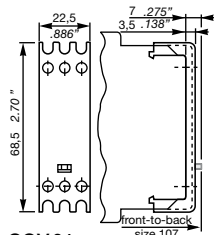

# Accessories

MT-x50B

30 mm adapters

Marker label  
29.6 x 44.5 mm

Marker label  
with scale 0-10  
48.5 x 44.5 mm

Marker label  
with scale 0-30  
48.5 x 44.5 mm

ADP.01

COV.01

## Remote potentiometer

50 kΩ ±20 % - 0,2Ω, degree of protection IP66

Type	Material	Diameter in mm	Order code	Pack.- unit	Weight 1 piece g / oz
MT-150B	Plastic, black	22.5	1SFA 611 410 R1506	1	0.040
MT-250B	Plastic, chrome	22.5	1SFA 611 410 R2506	1	0.040
MT-350B	Metal, chrome	22.5	1SFA 611 410 R3506	1	0.048

## 30 mm adapter for attaching the potentiometer 22.5 mm in 30.5 mm mounting hole

Type	Material	Order code	Pack.- unit	Weight 1 piece g / oz
KA1-8029	Plastic, black	1SFA 616 920 R8029	1	
KA1-8030	Metal, chrome	1SFA 616 920 R8030	1	