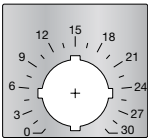

# Accessories

MT-x50B

30 mm adapters

Marker label  
29.6 x 44.5 mm

Marker label  
with scale 0-10  
48.5 x 44.5 mm

Marker label  
with scale 0-30  
48.5 x 44.5 mm

ADP.01

COV.01

## Remote potentiometer

50 kΩ ±20 % - 0,2Ω, degree of protection IP66

Type	Material	Diameter in mm	Order code	Pack.- unit	Weight 1 piece g / oz
MT-150B	Plastic, black	22.5	1SFA 611 410 R1506	1	0.040
MT-250B	Plastic, chrome	22.5	1SFA 611 410 R2506	1	0.040
MT-350B	Metal, chrome	22.5	1SFA 611 410 R3506	1	0.048