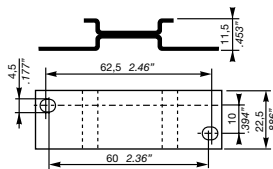

# Accessories

MT-x50B

30 mm adapters

Marker label  
29.6 x 44.5 mm

Marker label  
with scale 0-10  
48.5 x 44.5 mm

Marker label  
with scale 0-30  
48.5 x 44.5 mm

ADP.01

COV.01

## Remote potentiometer

50 kΩ ±20 % - 0,2Ω, degree of protection IP66

Type	Material	Diameter in mm	Order code	Pack.- unit	Weight 1 piece g / oz
MT-150B	Plastic, black	22.5	1SFA 611 410 R1506	1	0.040
MT-250B	Plastic, chrome	22.5	1SFA 611 410 R2506	1	0.040
MT-350B	Metal, chrome	22.5	1SFA 611 410 R3506	1	0.048

## 30 mm adapter for attaching the potentiometer 22.5 mm in 30.5 mm mounting hole

Type	Material	Order code	Pack.- unit	Weight 1 piece g / oz
KA1-8029	Plastic, black	1SFA 616 920 R8029	1	
KA1-8030	Metal, chrome	1SFA 616 920 R8030	1	