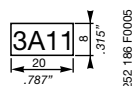

# Accessories

MT-x50B

30 mm adapters

Marker label  
29.6 x 44.5 mm

Marker label  
with scale 0-10  
48.5 x 44.5 mm

Marker label  
with scale 0-30  
48.5 x 44.5 mm

ADP.01

COV.01

## Remote potentiometer

50 kΩ ±20 % - 0,2Ω, degree of protection IP66

Type	Material	Diameter in mm	Order code	Pack.- unit	Weight 1 piece g / oz
MT-150B	Plastic, black	22.5	1SFA 611 410 R1506	1	0.040
MT-250B	Plastic, chrome	22.5	1SFA 611 410 R2506	1	0.040
MT-350B	Metal, chrome	22.5	1SFA 611 410 R3506	1	0.048