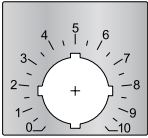

# Accessories

MT-x50B

30 mm adapters

Marker label  
29.6 x 44.5 mm

Marker label  
with scale 0-10  
48.5 x 44.5 mm

Marker label  
with scale 0-30  
48.5 x 44.5 mm

ADP.01

COV.01