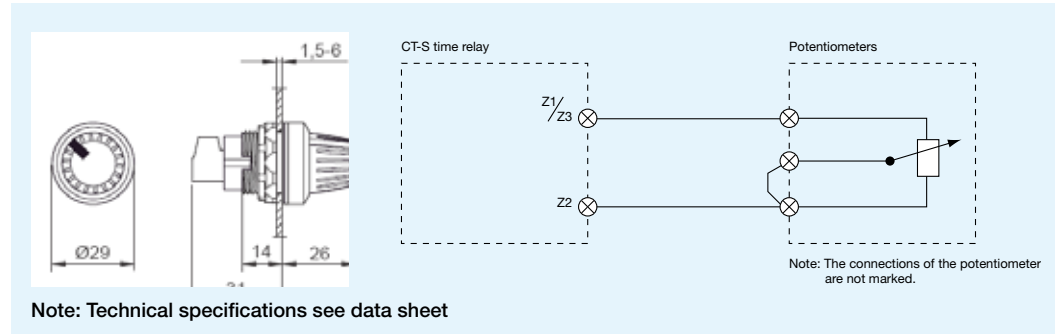

Accessories

Remote potentiometer

50 kΩ ±20 % - 0,2Ω, degree of protection IP66

Type	Material	Diameter in mm	Order code	Pack.- unit	Weight 1 piece g / oz
MT-150B	Plastic, black	22.5	1SFA 611 410 R1506	1	0.040
MT-250B	Plastic, chrome	22.5	1SFA 611 410 R2506	1	0.040
MT-350B	Metal, chrome	22.5	1SFA 611 410 R3506	1	0.048

30 mm adapter for attaching the potentiometer 22.5 mm in 30.5 mm mounting hole

Type	Material	Order code	Pack.- unit	Weight 1 piece g / oz
KA1-8029	Plastic, black	1SFA 616 920 R8029	1	
KA1-8030	Metal, chrome	1SFA 616 920 R8030	1	

Marker label

Type	Caption	Order code	Pack.- unit	Weight 1 piece g / oz
SK 615 562-87	Symbol (see illustration)	GJD6 155 620 R0087	1	0.002
SK 615 562-88	Scale 0 - 10	GJD6 155 620 R0088	1	0.002
MA16-1060	Scale 0 - 30	1SFA 611 940 R1060	1	0.002

Type	for devices	Width in mm	Order code	Pack.- unit	Weight 1 piece g / oz

Adapter for screw mounting

ADP.01	CT-S	22,5	1SVR 430 029 R0100	1	18.4/0.65

Sealable transparent cover

COV.01	CT-S	22,5	1SVR 430 005 R0100	1	5.2/0.18

Marker label

Type	for devices	for devices	Order code	Pack.- unit	Weight 1 piece g / oz
MAR.01	CT-S	without DIP switch	1SVR 366 017 R0100	10	0.19/0.007
MAR.02	CT-S	with DIP switch	1SVR 430 043 R0000	10	0.13/0.005

ABB_Electronic_Products_and_Relays_CT_Selection_Table_en_1111.pdf

www.klinkmann.com

Helsinki

tel. +358 9 540 4940
automation@klinkmann.fi

Yekaterinburg

tel. +7 343 376 5393
yekaterinburg@klinkmann.spb.ru

Vilnius

tel. +370 5 215 1646
post@klinkmann.lt

St. Petersburg

tel. +7 812 327 3752
klinkmann@klinkmann.spb.ru

Samara

tel. +7 846 273 95 85
samara@klinkmann.spb.ru

Tallinn

tel. +372 668 4500
klinkmann.est@klinkmann.ee

Moscow

tel. +7 495 641 1616
moscow@klinkmann.spb.ru

Kiev

tel. +38 044 495 33 40
klinkmann@klinkmann.kiev.ua

Riga

tel. +371 6738 1617
klinkmann@klinkmann.lv

Minsk

tel. +375 17 200 0876
minsk@klinkmann.com